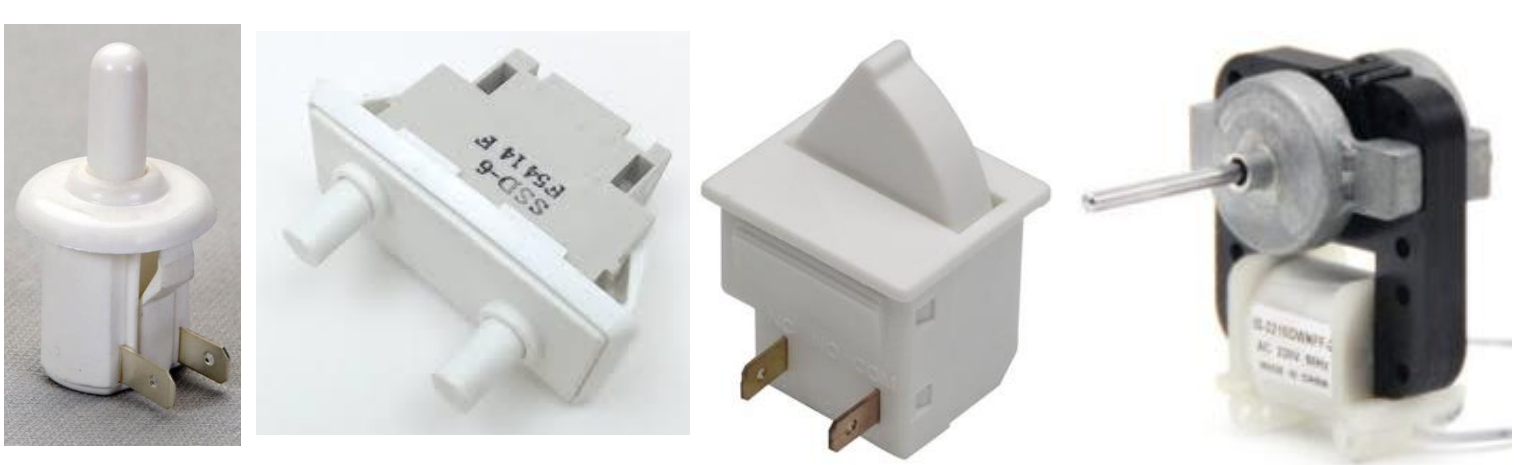

Gas Cooker Spares

Head Lamp