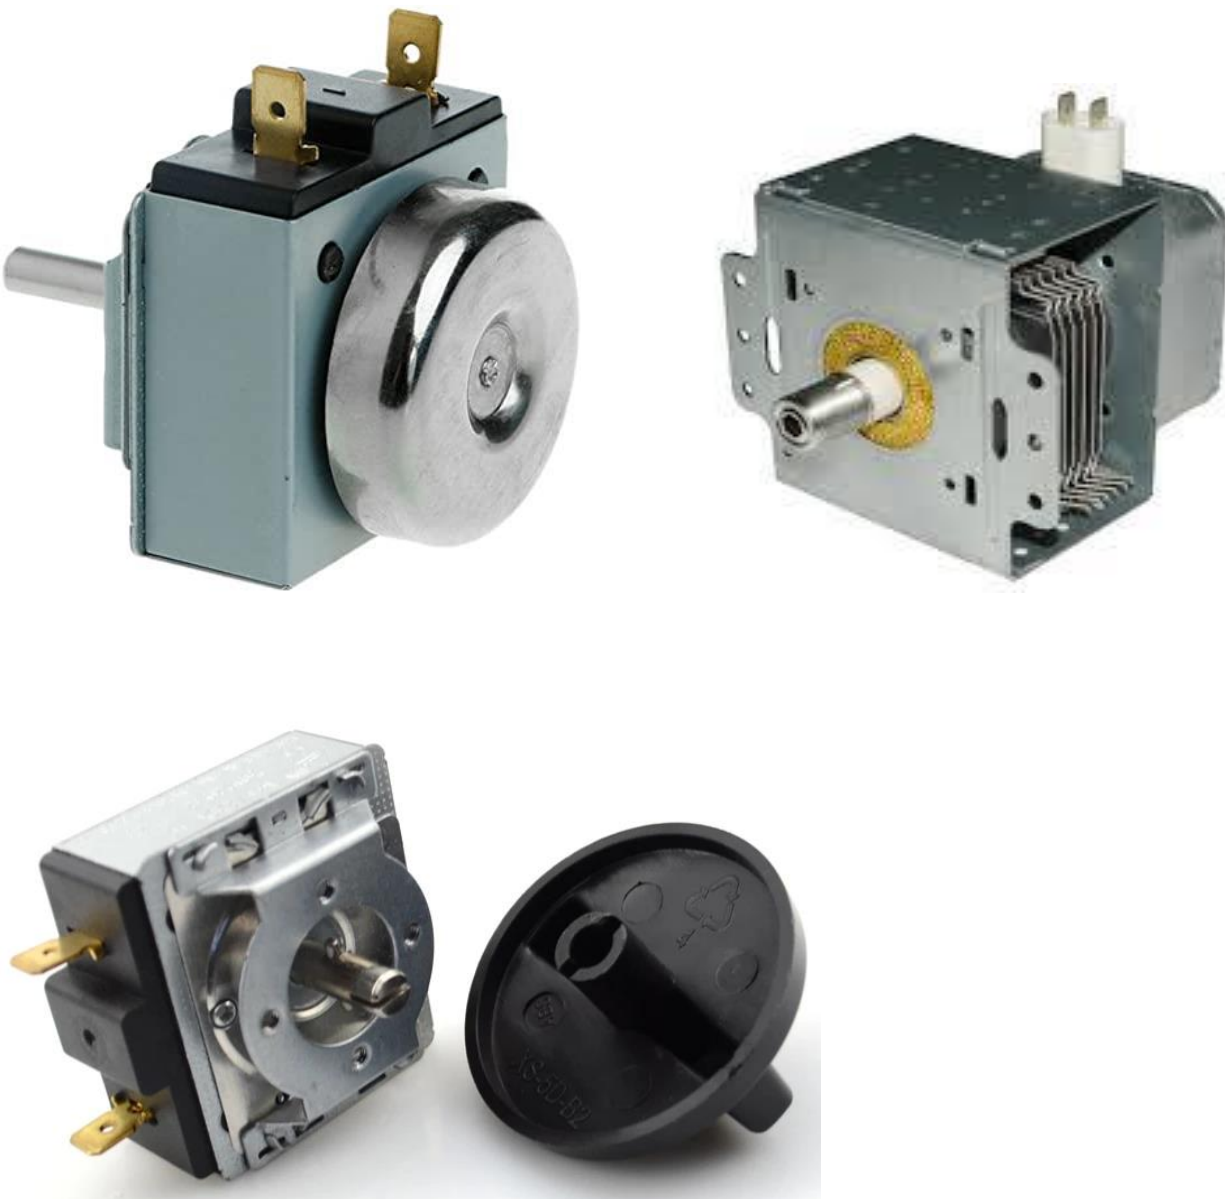

ITEMS LIST

Anly Timers

AVR

Soldering Iron and Lead

Sofo Starting and Running Capacitors

Centrifugal Switches and Divisors

Compressor Spears

Contactor and Over-Loads

Fridge Spears

Gas Cooker Spares

Head Lamp

Hoist Switch

Impellers

Lugs

Microwave Parts

Power-tool Spears

Rectifiers

Relays

Rice Cooker Parts

Sleeving

Submersible Pump spares

Switches

Indicators

Terminals