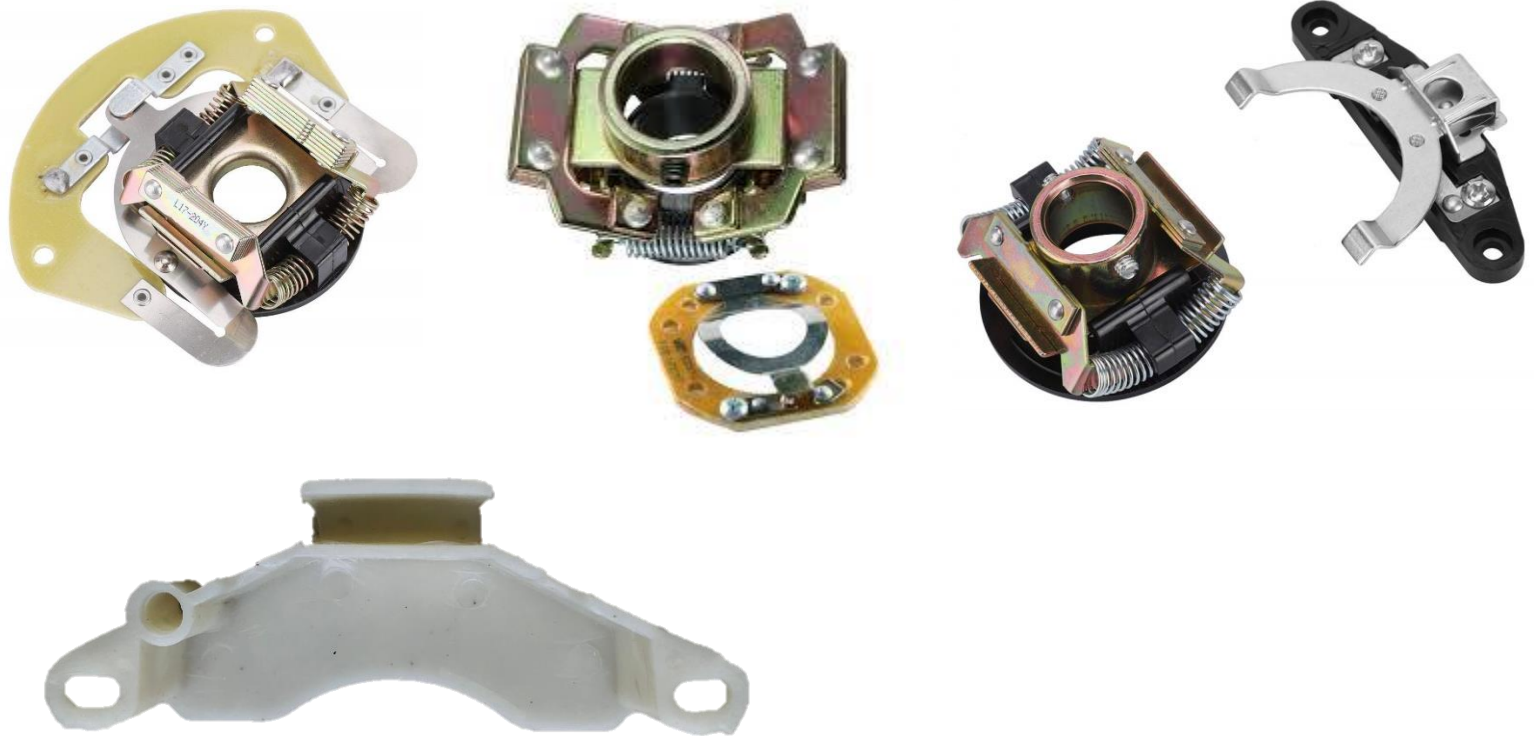

ITEMS LIST

Anly Timers

AVR

Soldering Iron and Lead

Sofo Starting and Running Capacitors

Centrifugal Switches and Divisors

Compressor Spears

Contactor and Over-Loads

tengenlijun.en.made-in-china.com

Dispenser Taps

Cooling Fans

Electric Kettle spares

Enclosures

Fan Motors and spares

SYDZ

Appliance spares

Rectifiers

Relays

Rice Cooker Parts

Sleeving

Submersible Pump spares

Switches

Indicators

Terminals